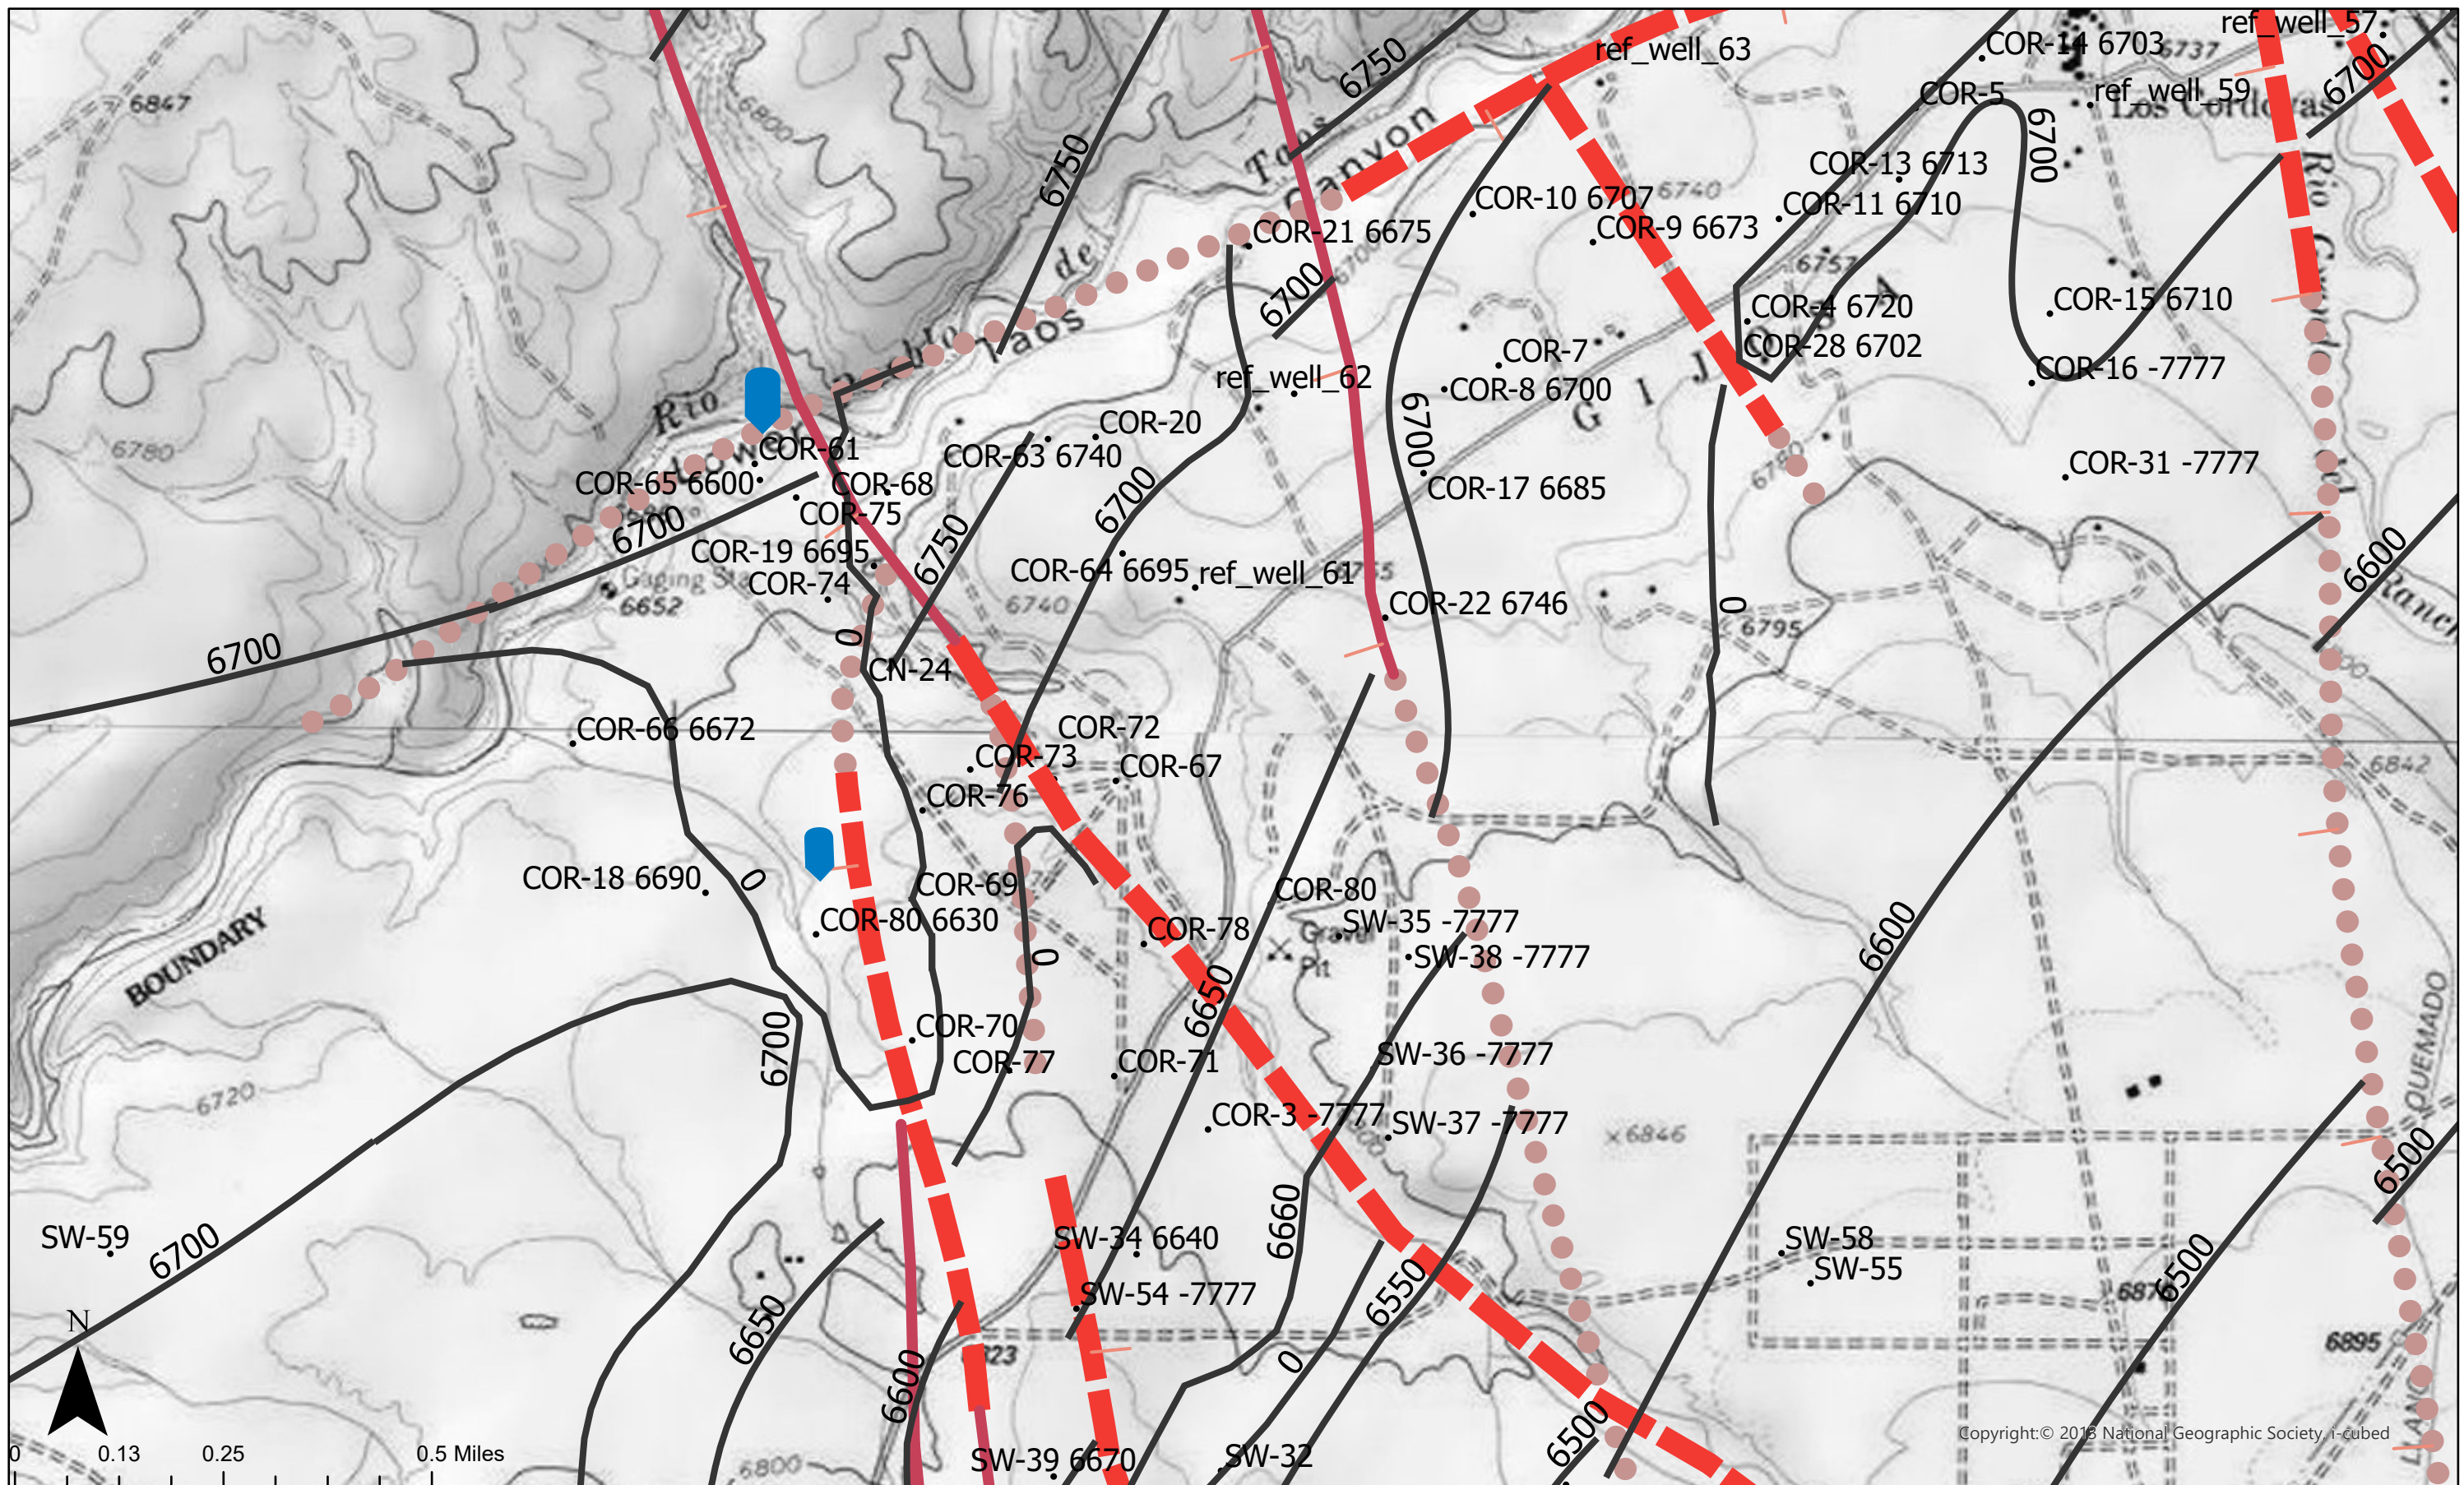

Los Cordovas Region Basalt Structure Map

Legend

- Basalt
- Structural Contour
- FAULT-PROBABLE**
- FAULT-PROVEN**
- ARROW
- FAULT-SLOPE
- FAULT-POSSIBLE
- Well ID and Top of Basalt
- Reference Wells

Copyright: © 2013 National Geographic Society i-cubed

Reference Scale: 1:12,000